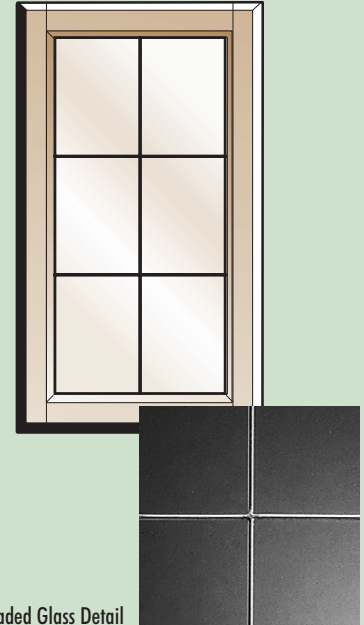

Note: The glass is 3/16" thick. Cabinets noted with an " * " indicates the cabinet has multiple doors but only one door size is available as MFD or OFD.

Alcove Leaded Glass

Alcove Leaded Glass Detail

- 9/32" overall thickness.
- Grid design using round brass coming and clear panes.
- Tempered safety glass.
- Must specify as Full Overlay or Standard Overlay when ordering.
  FOL Example: DGI 1530F ALCOVE
  SOL Example: DGI 1530S ALCOVE