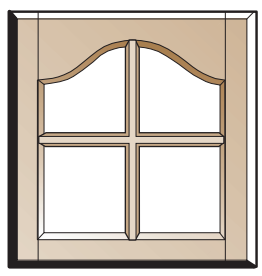

18" High Cathedral

Standard Overlay Doors

DRMF1518 door dimensions are 12-7/8" x 16"
DRMF1818 door dimensions are 15-7/8" x 16"

Full Overlay Doors

DRMF1518 door dimensions are 14-9/16" x 17-1/2"
DRMF1818 door dimensions are 17-9/16" x 17-1/2"