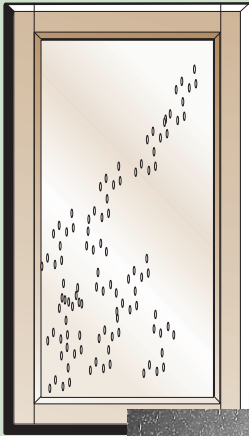

Derbyshire Seeded Glass

Derbyshire Seeded Glass Detail

1. 1/4" thick panel.
   - Clear "seeded" glass.
   - Laminated safety glass.
   - Must specify as Full Overlay or Standard Overlay when ordering.
2. FOL Example: DGI 1530F DERBYSHIRE
   SOL Example: DGI 1530S DERBYSHIRE