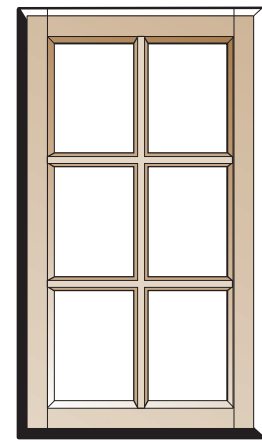

30" High Square

Standard Overlay Doors

DRMF1230 door dimensions are 9-7/8" x 28"
DRMF1530 door dimensions are 12-7/8" x 28"
DRMF1830 door dimensions are 15-7/8" x 28"
DRMF2130 door dimensions are 18-7/8" x 28"

Full Overlay Doors

DRMF1230 door dimensions are 11-9/16" x 29-1/2"
DRMF1530 door dimensions are 14-9/16" x 29-1/2"
DRMF1830 door dimensions are 17-9/16" x 29-1/2"
DRMF2130 door dimensions are 20-9/16" x 29-1/2"