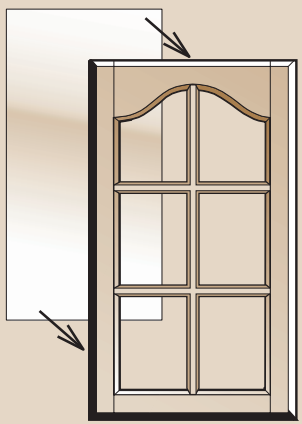

## OPEN FRAME & MULLION FRAME GLASS DOORS

The following pages describe Open Frame and Mullion Frame Glass door styles. The doors are offered in 18", 30", 36", and 42" heights. The doors are offered without glass. *You must order glass separately.*

**Full Overlay Doors**

- DROF1236** door dimensions are 11-9/16" x 35-1/2"
- DROF1536** door dimensions are 14-9/16" x 35-1/2"
- DROF1836** door dimensions are 17-9/16" x 35-1/2"
- DROF2136** door dimensions are 20-9/16" x 35-1/2"

**42" High Square**

**Standard Overlay Doors**

- DROF1242** door dimensions are 9-7/8" x 40"
- DROF1542** door dimensions are 12-7/8" x 40"
- DROF1842** door dimensions are 15-7/8" x 40"
- DROF2142** door dimensions are 18-7/8" x 40"

**Full Overlay Doors**

- DROF1242** door dimensions are 11-9/16" x 41-1/2"
- DROF1542** door dimensions are 14-9/16" x 41-1/2"
- DROF1842** door dimensions are 17-9/16" x 41-1/2"
- DROF2142** door dimensions are 20-9/16" x 41-1/2"