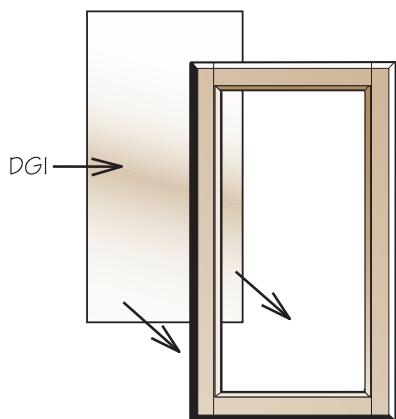

OPEN FRAME & MULLION FRAME GLASS DOORS

The following pages describe Open Frame and Mullion Frame Glass door styles. The doors are offered in 18", 30", 36", and 42" heights. The doors are offered without glass. *You must order glass separately.*

Both Open Frame and Mullion Frame door styles are available in Standard Overlay (SOL) and Full Overlay (FOL) doors.

Open Frame and Mullion Frame Doors are installed on cabinets ordered as **MFD** and **OFD** or can be ordered separately as **DROF** and **DRMF**.

Example: a wall cabinet ordered with Mullion Frame Doors will use code—**W3030 MFD**.
If you order doors separately, the codes are—**DROF** or **DRMF**.

Mullion and open frame doors are available in all Portfolio Select, Portfolio and Value-Built by Timberlake door styles except Bainbridge (B5W) and Olympia (A1H).

Glass Inserts

Glass for Open Frame and Mullion Frame doors must be ordered separately. Refer to the following chart for glass sizes and availability.

Glass is available for MFD or OFD doors in either Standard Overlay (SOL) or Full Overlay (FOL) sizes. Refer to the following chart for availability.

Typical Open Frame Door (OFD)

Glass Door Insert Size Availability								
Width	12"		15"		18"		21"	
Overlay	SOL	FOL	SOL	FOL	SOL	FOL	SOL	FOL
18" high			✓	✓	✓	✓		
30" high	✓	✓	✓	✓	✓	✓	✓	✓
36" high	✓	✓	✓	✓	✓	✓	✓	✓
42" high	✓	✓	✓	✓	✓	✓	✓	✓

Adjustable Shelf Rest

Allows perfect alignment of shelf with mullion. Standard on all mullion door cabinets. Metal construction. Six position adjustable.