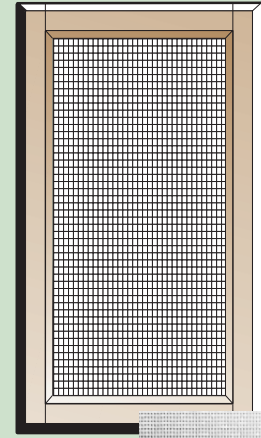

Grid Glass

Grid Glass Detail

1. 1/8" thick panel.
   - Clear "cross reeded" glass.
   - Tempered safety glass.
   - Must specify as Full Overlay or Standard Overlay when ordering.
2. FOL Example: DGI 1530F GRID
   SOL Example: DGI 1530S GRID