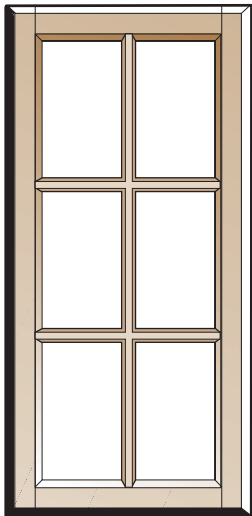

36" High Square

Standard Overlay Doors

- **DRMF1236** door dimensions are 9-7/8" x 34"
- **DRMF1536** door dimensions are 12-7/8" x 34"
- **DRMF1836** door dimensions are 15-7/8" x 34"
- **DRMF2136** door dimensions are 18-7/8" x 34"

Full Overlay Doors

- **DRMF1236** door dimensions are 11-9/16" x 35-1/2"
- **DRMF1536** door dimensions are 14-9/16" x 35-1/2"
- **DRMF1836** door dimensions are 17-9/16" x 35-1/2"
- **DRMF2136** door dimensions are 20-9/16" x 35-1/2"