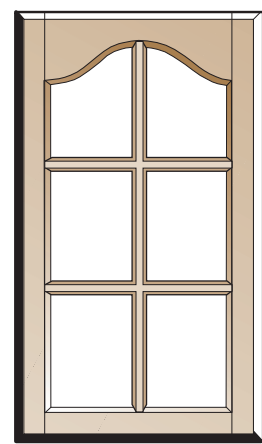

30" High Cathedral

Standard Overlay Doors

DRMF1230 door dimensions are 9-7/8" x 28"
DRMF1530 door dimensions are 12-7/8" x 28"
DRMF1830 door dimensions are 15-7/8" x 28"
DRMF2130 door dimensions are 18-7/8" x 28"

Full Overlay Doors

DRMF1230 door dimensions are 11-9/16" x 29-1/2"
DRMF1530 door dimensions are 14-9/16" x 29-1/2"
DRMF1830 door dimensions are 17-9/16" x 29-1/2"
DRMF2130 door dimensions are 20-9/16" x 29-1/2"