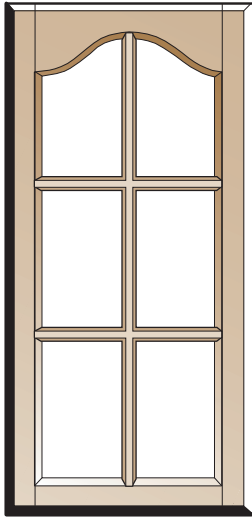

36" High Cathedral

Standard Overlay Doors

- **DRMF1236** door dimensions are 9-7/8" x 34"
- **DRMF1536** door dimensions are 12-7/8" x 34"
- **DRMF1836** door dimensions are 15-7/8" x 34"
- **DRMF2136** door dimensions are 18-7/8" x 34"

Full Overlay Doors

- **DRMF1236** door dimensions are 11-9/16" x 35-1/2"
- **DRMF1536** door dimensions are 14-9/16" x 35-1/2"
- **DRMF1836** door dimensions are 17-9/16" x 35-1/2"
- **DRMF2136** door dimensions are 20-9/16" x 35-1/2"