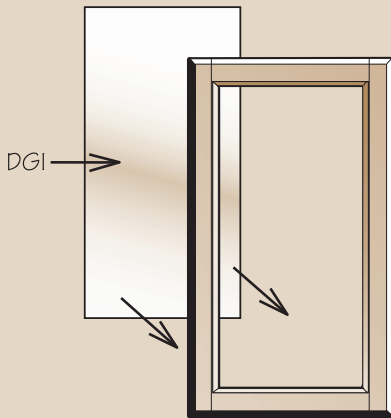

## OPEN FRAME & MULLION FRAME GLASS DOORS

The following pages describe Open Frame and Mullion Frame Glass door styles. The doors are offered in 18", 30", 36", and 42" heights. The doors are offered without glass. *You must order glass separately.*

## Glass Inserts

**Glass for Open Frame and Mullion Frame doors must be ordered separately.** Refer to the following chart for glass sizes and availability.

Glass is available for MFD or OFD doors in either Standard Overlay (SOL) or Full Overlay (FOL) sizes. Refer to the following chart for availability.

Typical Open Frame Door (OFD)

Glass Door Insert Size Availability								
Width	12"		15"		18"		21"	
Overlay	SOL	FOL	SOL	FOL	SOL	FOL	SOL	FOL
18" high			✓	✓	✓	✓		
30" high	✓	✓	✓	✓	✓	✓	✓	✓
36" high	✓	✓	✓	✓	✓	✓	✓	✓
42" high	✓	✓	✓	✓	✓	✓	✓	✓

## Adjustable Shelf Rest

Allows perfect alignment of shelf with mullion. Standard on all mullion door cabinets. Metal construction. Six position adjustable.