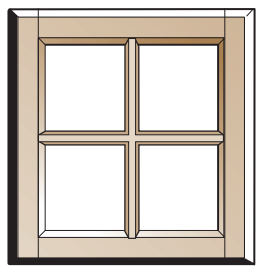

18" High Square

Standard Overlay Doors

DRMF1518 door dimensions are 12-7/8" x 16"
DRMF1818 door dimensions are 15-7/8" x 16"

Full Overlay Doors

DRMF1518 door dimensions are 14-9/16" x 17-1/2"
DRMF1818 door dimensions are 17-9/16" x 17-1/2"